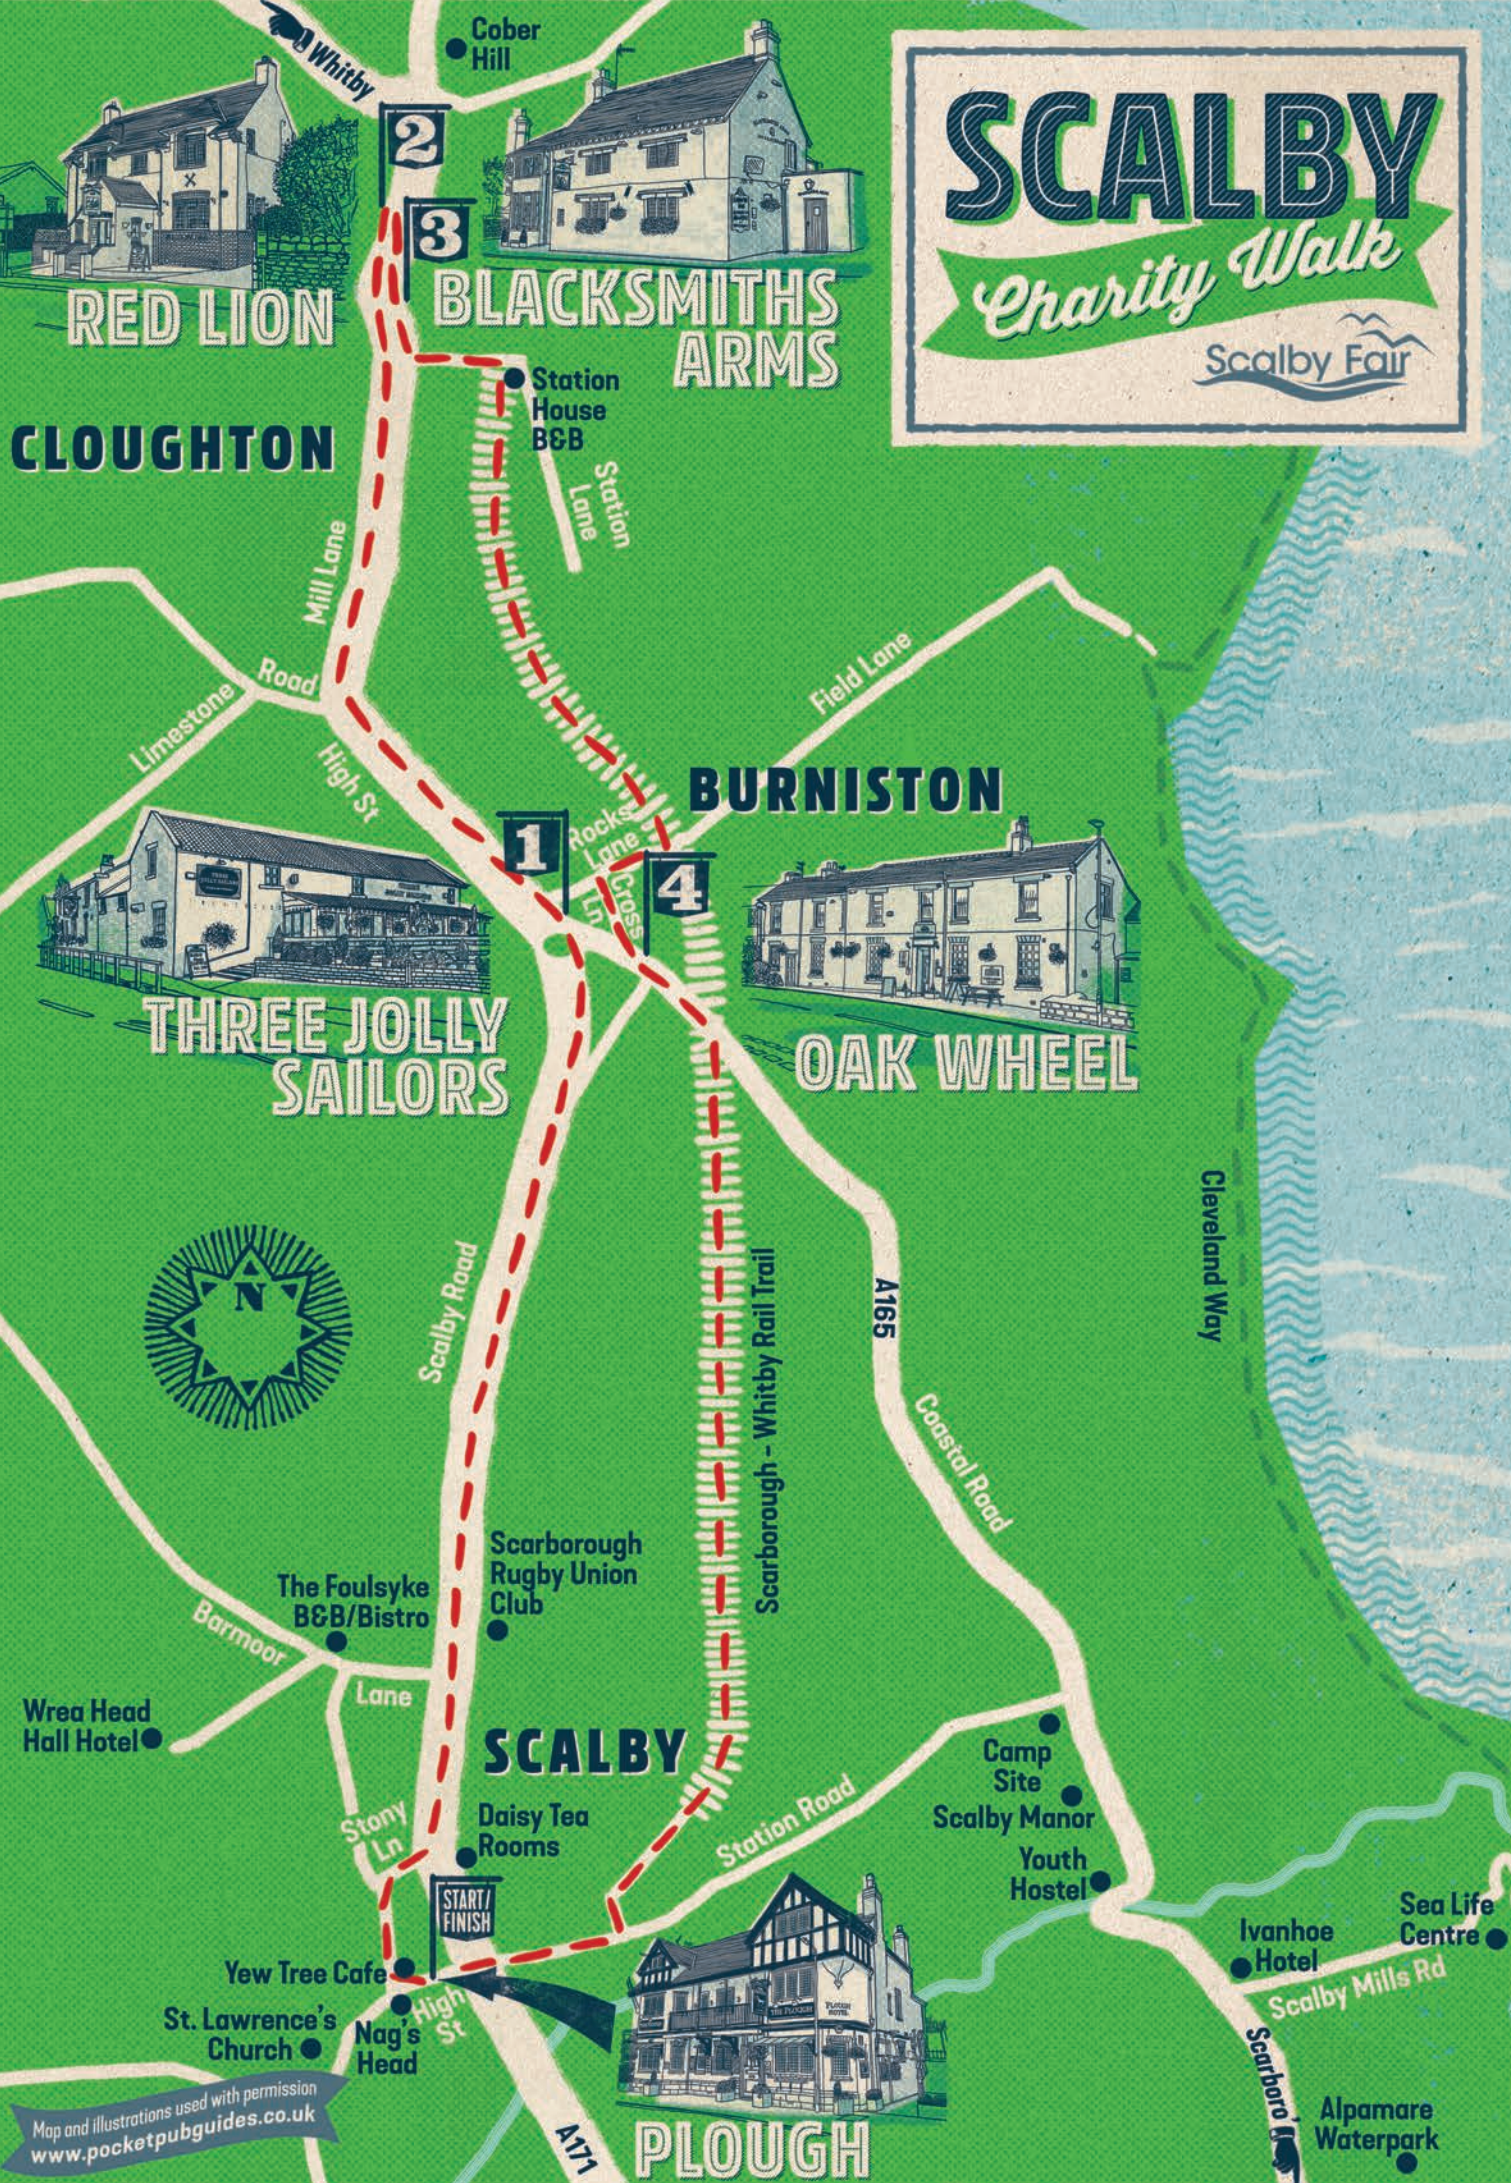

SCALBY

Charity Walk

Scalby Fair

RED LION

CLOUGHTON

BLACKSMITHS ARMS

THREE JOLLY SAILORS

OAK WHEEL

PLOUGH

Map and illustrations used with permission
www.pocketpubguides.co.uk